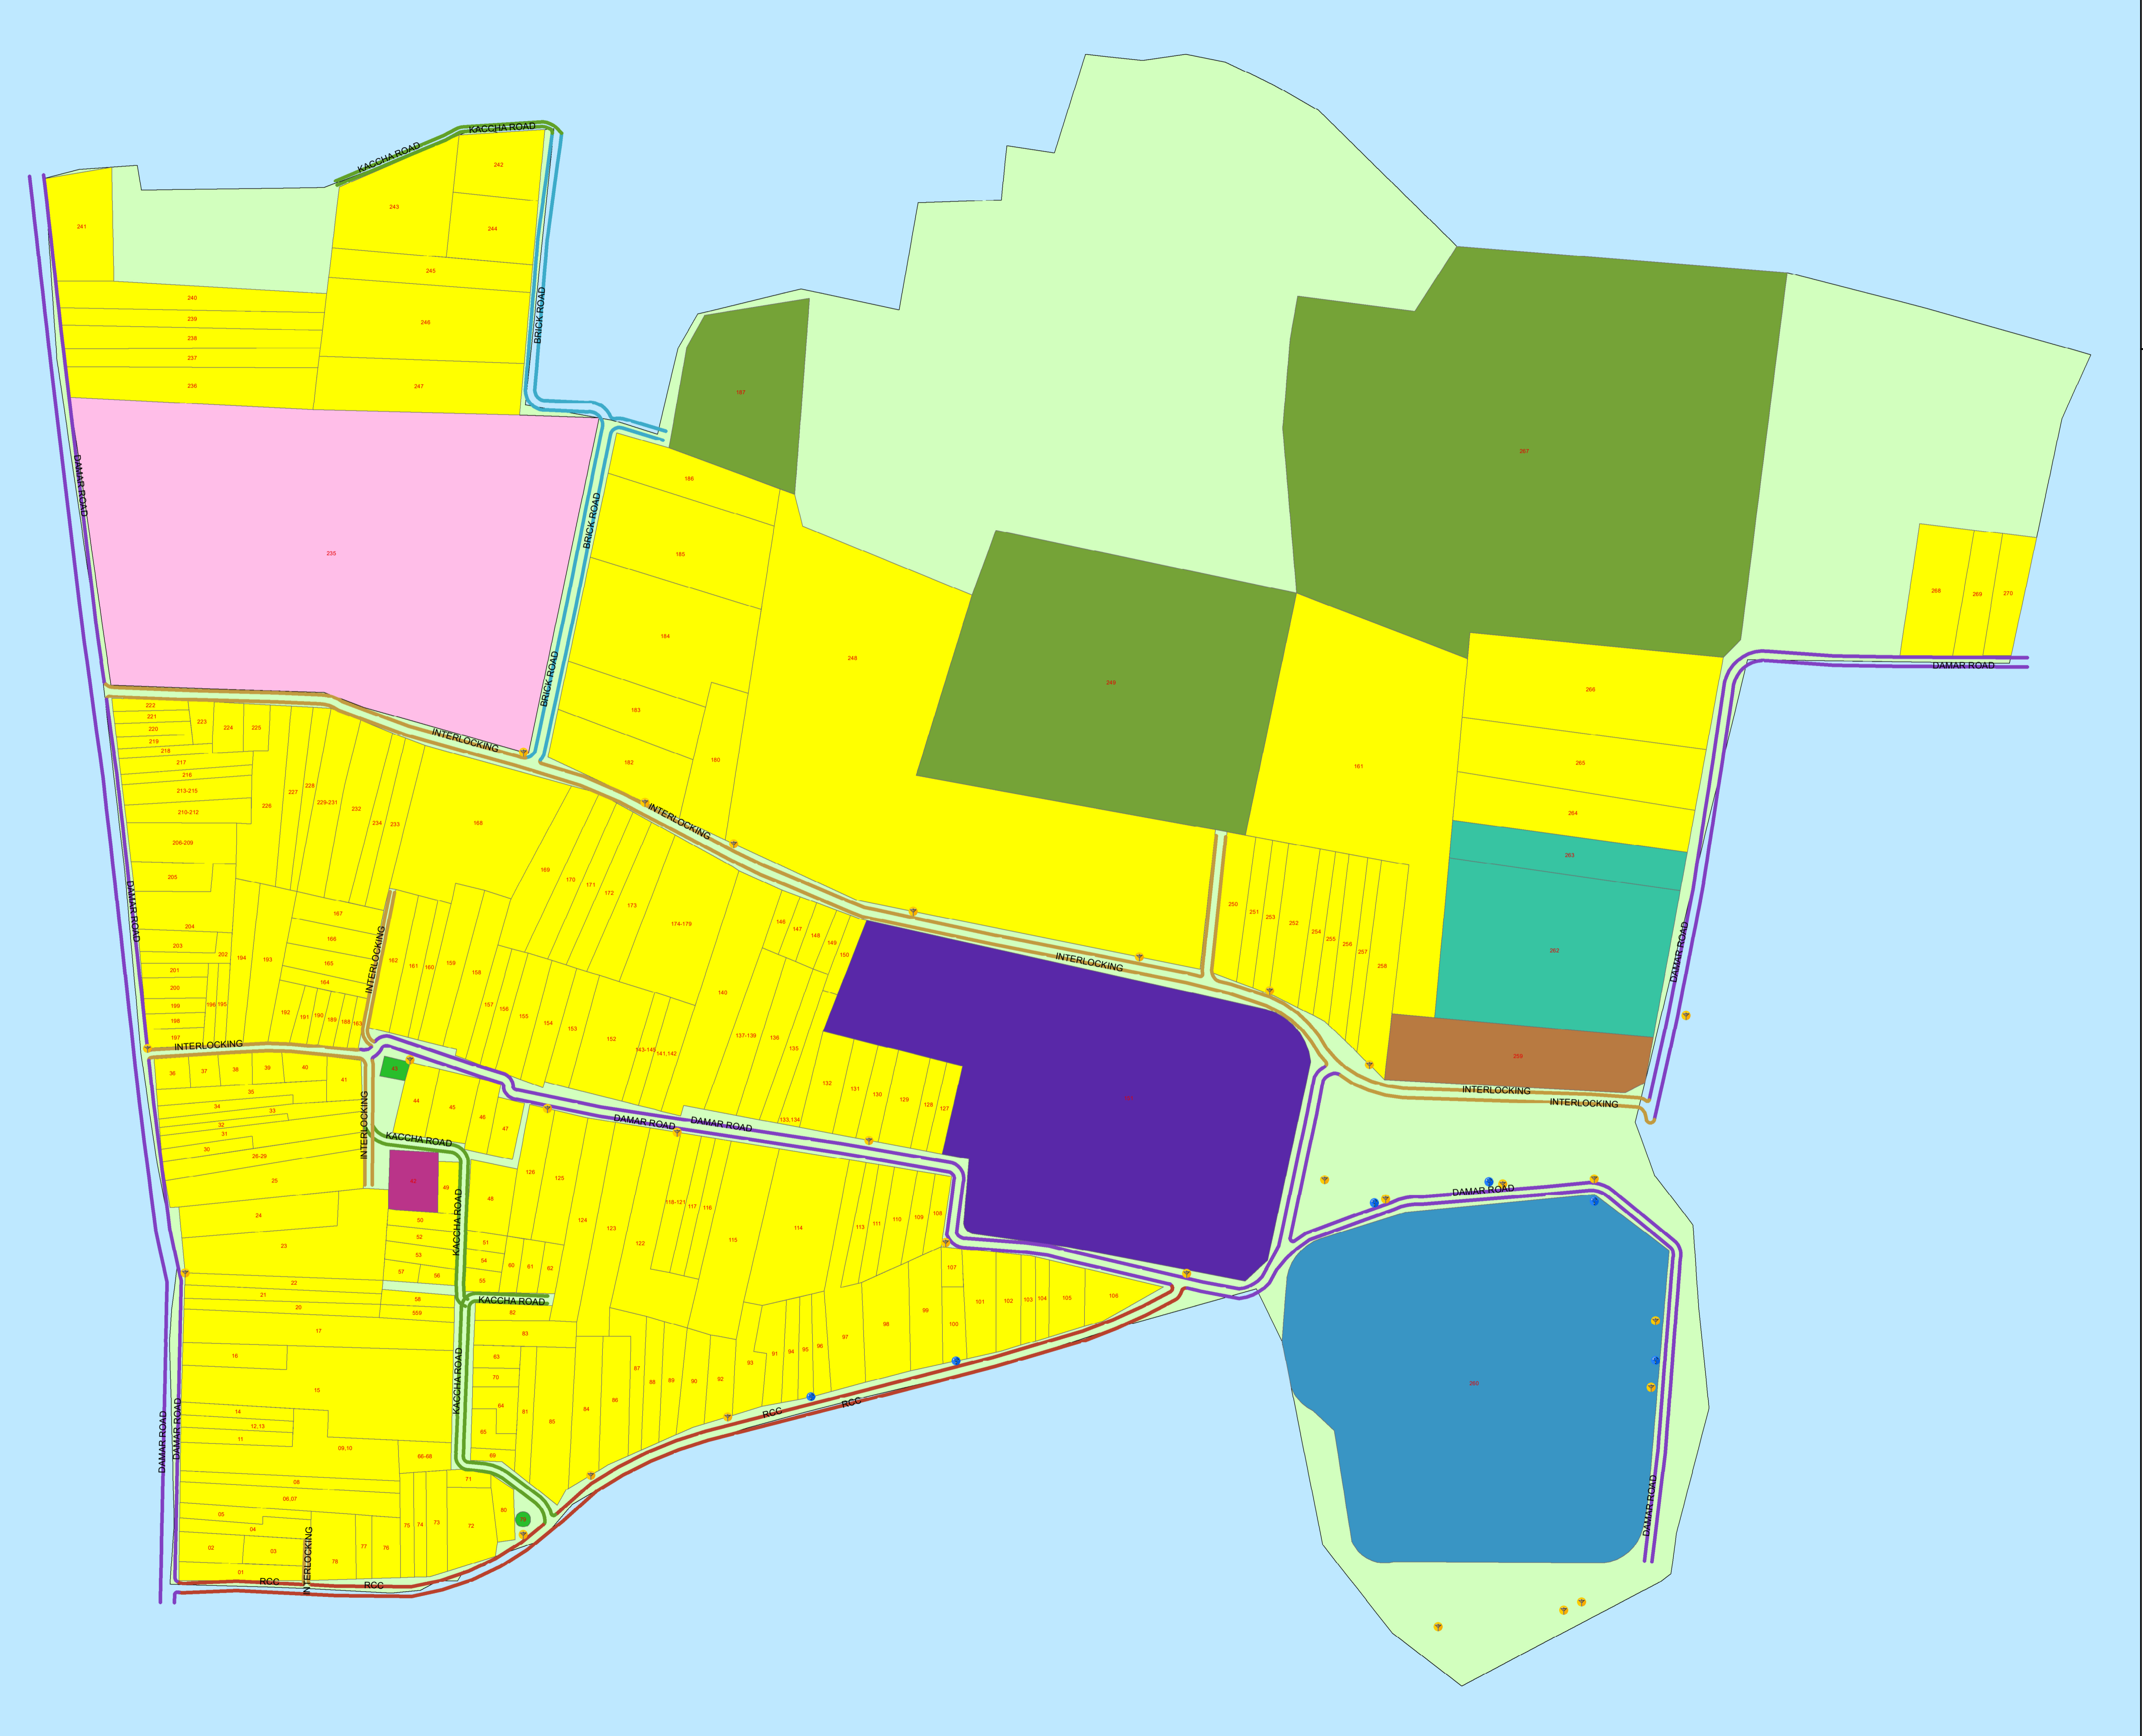

# NAGAR PANCHAYAT RAMPUR, WARD-12

82°34'20"E

25°28'40"N

25°28'40"N

**Legend**

**POINT FEATURE**

- ELECTRIC POLE
- STREET LIGHT

**ROAD NAME**

- BRICK ROAD
- DAMAR ROAD
- INTERLOCKING
- KACCHA ROAD
- RCC

**BUILDING REMARK**

- BUILDING
- COMPOSIT VIDYALAYA RAMPUR JAUNPUR
- KABRISTAN
- MASJID
- PLOT
- POND
- SABJI MARKET
- VADHU VATIKA MARRIEGE HALL
- WELL

82°34'20"E

MAP PROVIDED BY  
ASSIGN TECHNOLOGY  
PVT LTD